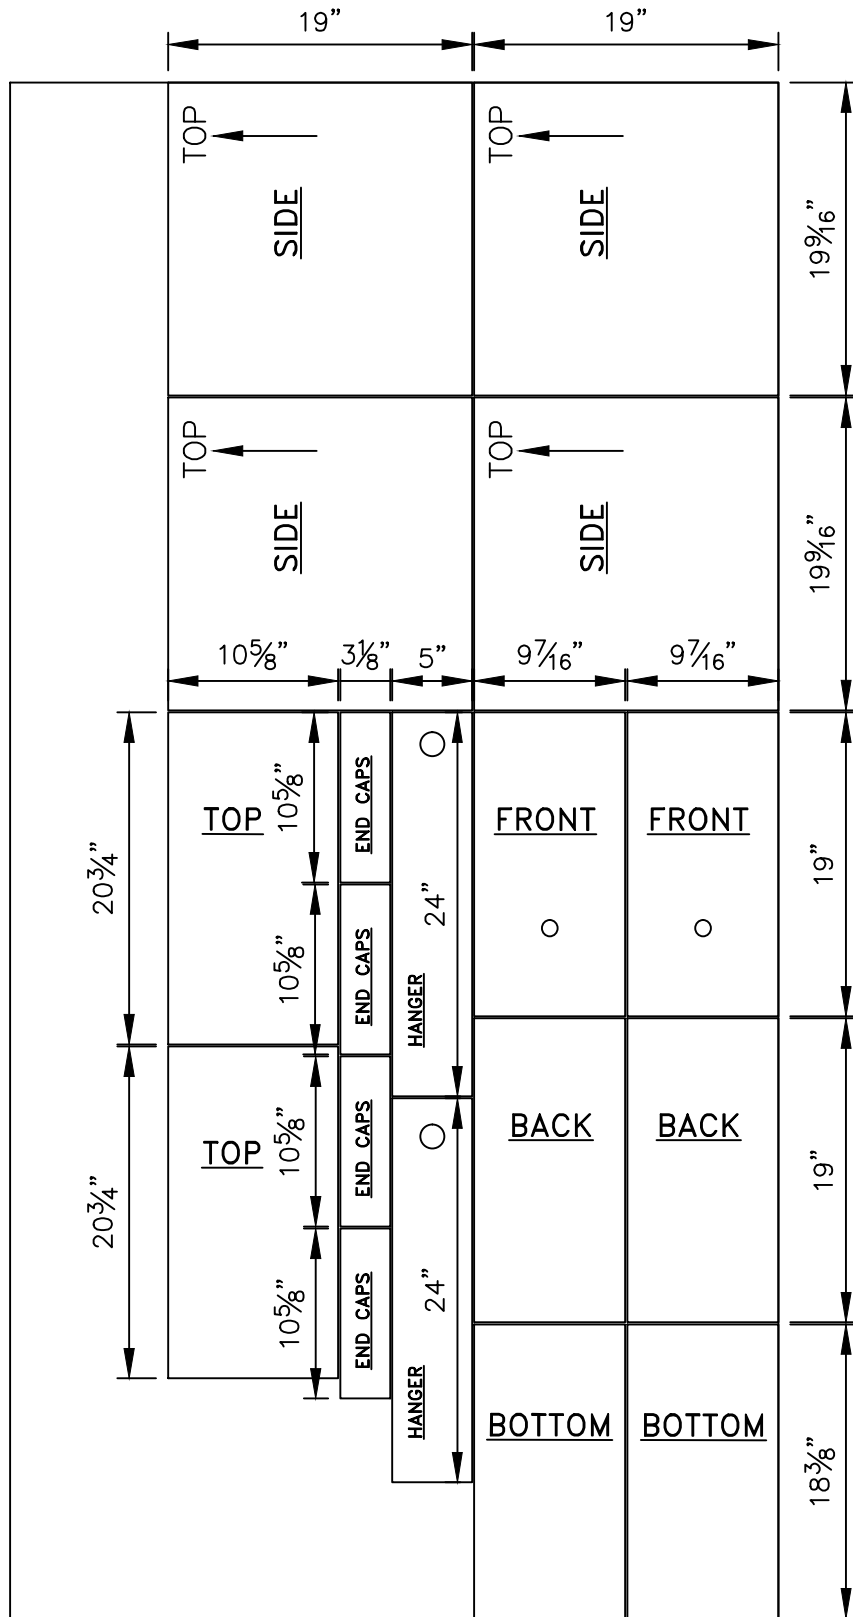

MATERIAL $1\frac{9}{32}$ " X 4' X 8'
 PLYWOOD
 MAKES (2) SWARM TRAPS

SWARM TRAP 4 X 8 SHEET LAYOUT

DATE: 10/30/15

SCALE: 1"=1'-0"

SHEET 2 OF 3