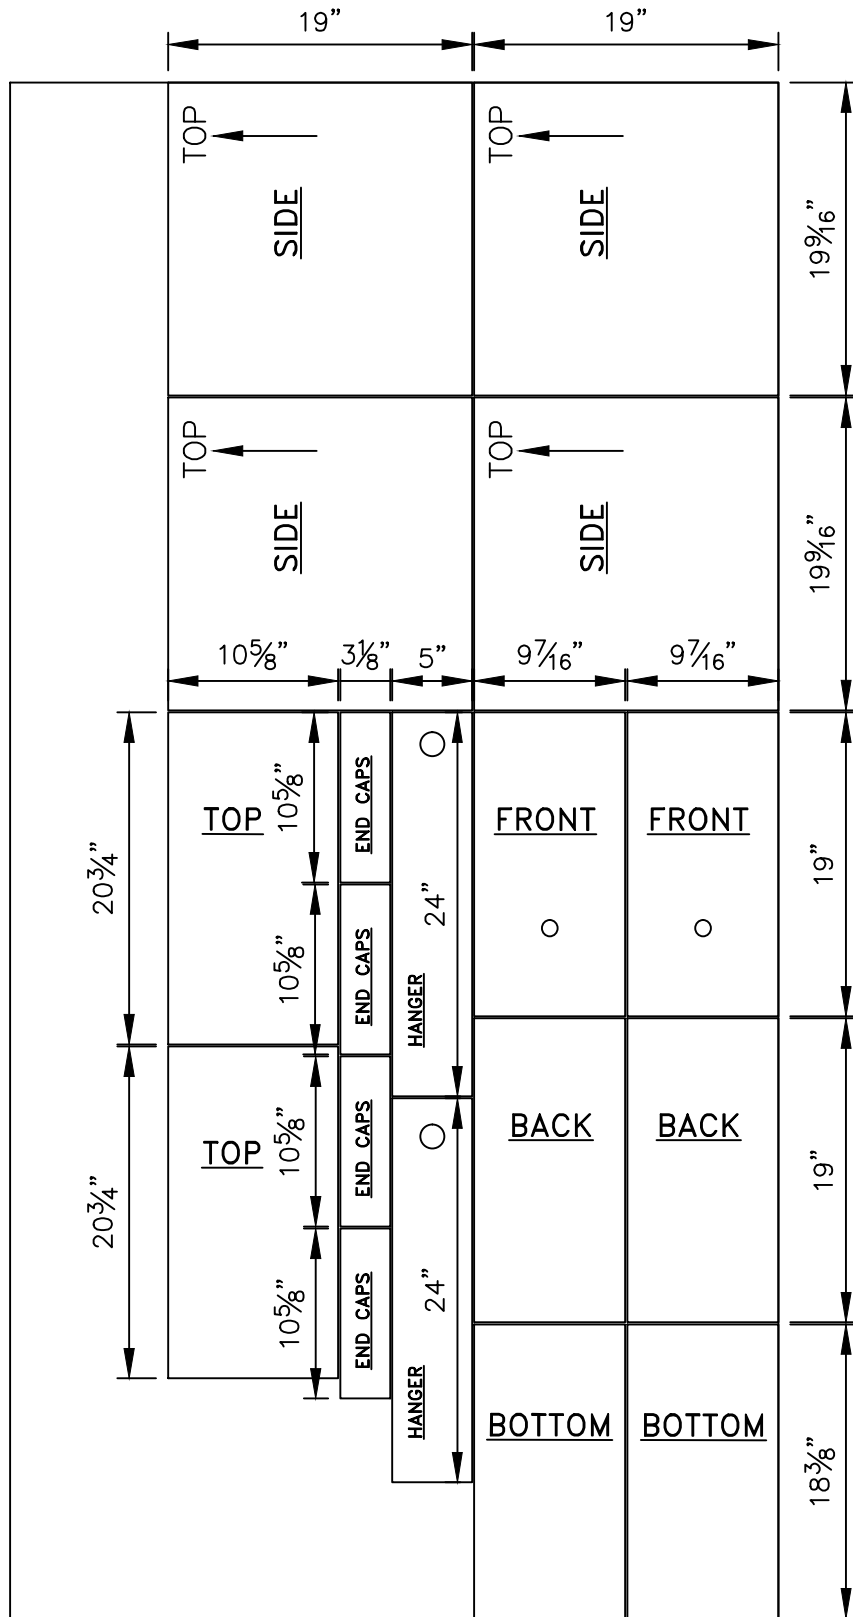

MATERIAL  $1\frac{9}{32}$ " X 4' X 8'  
 PLYWOOD  
 MAKES (2) SWARM TRAPS

# SWARM TRAP 4 X 8 SHEET LAYOUT

DATE: 10/30/15

SCALE: 1"=1'-0"

SHEET 2 OF 3